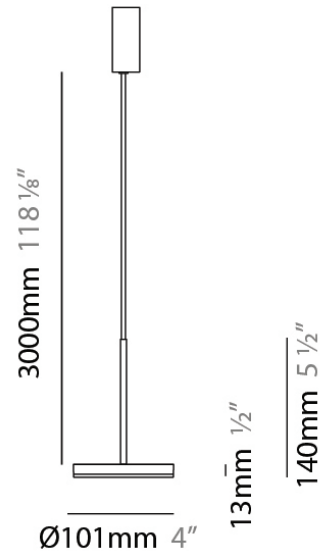

BELLA SUSPENSION

D81667R9-BRZ

PROJECT _____

TYPE _____

NOTES _____

QUANTITY _____

DATE _____

GENERAL

Series: Bella

Brand: Panzeri

Division: Design

Mounting Type: Suspension

Mounting Location: Ceiling

Subcategory: Pendant

PHYSICAL

Shape: Round

Diameter (mm): 101

Diameter (in): 4

Height (mm): 13

Height (in): 1/2

Max. Overall Height (mm): 3013

Max. Overall Height (in): 118 ⁵/₈

Light Distribution: Direct

Weight (kg): 0.54501

Weight (lbs): 1.2

Diffuser: Opal - Acrylic

Fixture Material: Aluminum Die Cast

Cable Details: 3000mm / 118 1/8" Cable

ELECTRICAL

Lamp Type: LED

Input Wattage (W): 6.5

Total Output Wattage (W): 4.5

Dimming: Non-Dimmable

Driver Included: Yes

Driver Location: Integrated

Driver Type: Constant Voltage - Universal

Driver Class: Class 2

Input Voltage (V): 120 - 277

LED

Color Temperature (°K): 2700

Max. Delivered Lumen (lm): 388

Nominal Lumen (lm): 460

CRI: >90 CRI

Lamp Life (hrs): 50000

OPTICAL

RATINGS AND CERTIFICATIONS

Certified By: CSA Certified to UL and CSA Standards

IP rating: IP40