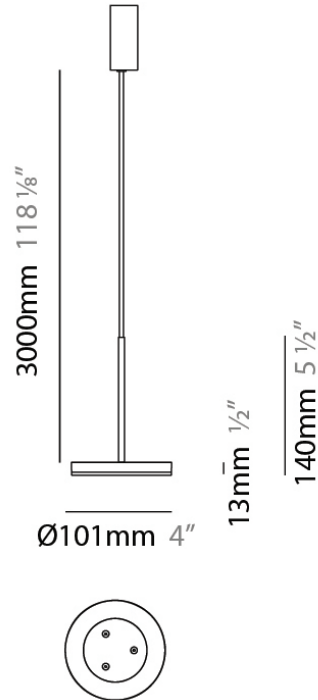

BELLA SUSPENSION

D81667-TIM

GENERAL

Series: Bella
Brand: Panzeri
Division: Design
Mounting Type: Suspension
Mounting Location: Ceiling
Subcategory: Pendant

PHYSICAL

Shape: Disc
Diameter (mm): 101
Diameter (in): 4
Height (mm): 13
Height (in): 1/2
Max. Overall Height (mm): 3013
Max. Overall Height (in): 118 ⁵/₈
Light Distribution: Direct
Weight (kg): 0.54501
Weight (lbs): 1.2
Diffuser: Opal - Acrylic
Fixture Material: Metal

ELECTRICAL

Lamp Type: LED
Input Wattage (W): 6.5
Dimming: Non-Dimmable
Driver Location: Integrated
Input Voltage (V): 120

LED

Number of LEDs: 1
Color Temperature (°K): 2700
Max. Delivered Lumen (lm): 388
Nominal Lumen (lm): 460
CRI: >80 CRI

OPTICAL

RATINGS AND CERTIFICATIONS

Certified By: CSA Certified to UL and CSA Standards
IP rating: IP40

PROJECT	_____
TYPE	_____
NOTES	_____
QUANTITY	_____
DATE	_____