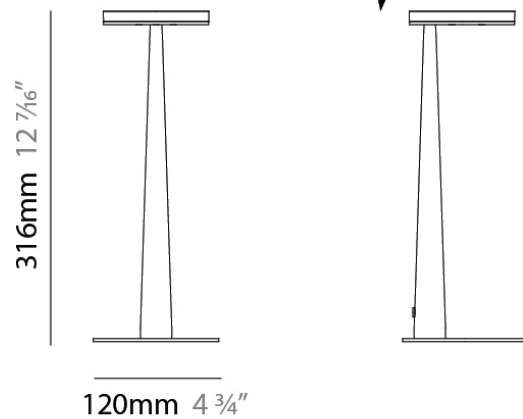

BELLA PORTABLE

D84376R9-BRZ

PROJECT _____

TYPE _____

NOTES _____

QUANTITY _____

DATE _____

GENERAL

Series: Bella

Brand: Panzeri

Division: Design

Mounting Type: Portable

Mounting Location: Table

Subcategory: Task

PHYSICAL

Shape: Abstract

Diameter (mm): 101

Diameter (in): 4

Height (mm): 316

Height (in): 12 ⁷/₁₆

Light Distribution: Adjustable / Direct

Weight (kg): 0.853

Weight (lbs): 1.88

Diffuser: Opal - Acrylic

Fixture Material: Aluminum Die Cast

ELECTRICAL

Lamp Type: LED

Input Wattage (W): 5

Dimming: 5-Step Touch Dimming

Driver Location: Inline Transformer Plug

Input Voltage (V): 120

LED

Number of LEDs: 1

Color Temperature (°K): 2700

Max. Delivered Lumen (lm): 388

Nominal Lumen (lm): 460

CRI: >90 CRI

Lamp Life (hrs): 70000

OPTICAL

Optic°: Diffused

Adjustability: Tilt 50°

RATINGS AND CERTIFICATIONS

Certified By: CSA Certified to UL and CSA Standards

IP rating: IP20

Ø101mm 4"