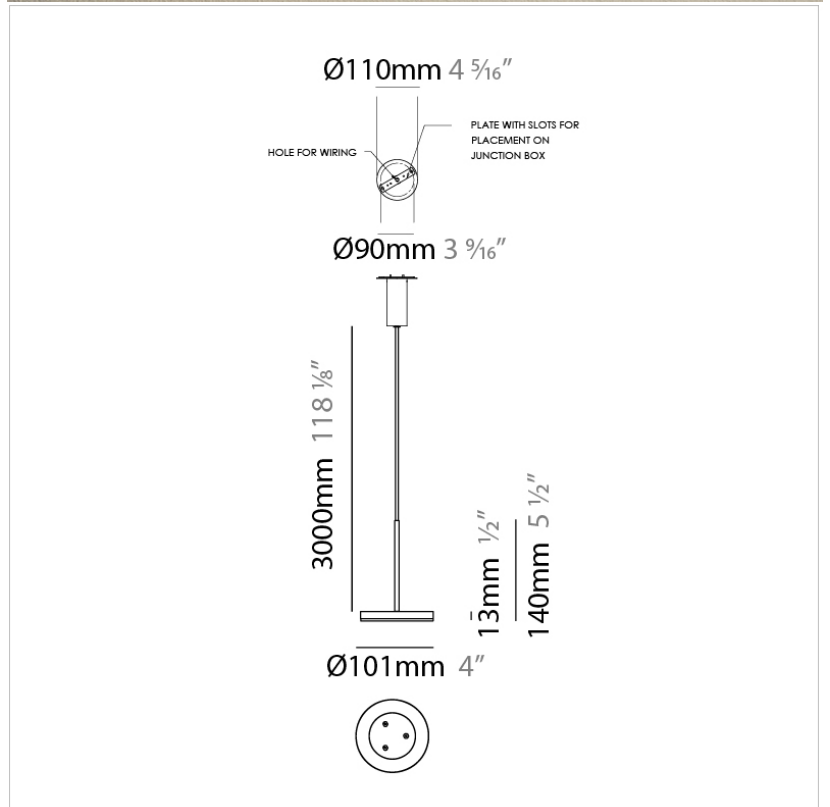

BELLA SUSPENSION

D81667-BRZ

GENERAL

Series: Bella
Brand: Panzeri
Division: Design
Mounting Type: Suspension
Mounting Location: Ceiling
Subcategory: Pendant

PHYSICAL

Shape: Disc
Diameter (mm): 101
Diameter (in): 4
Height (mm): 13
Height (in): 1/2
Max. Overall Height (mm): 3013
Max. Overall Height (in): 118 ⁵/₈
Light Distribution: Direct
Weight (kg): 0.54501
Weight (lbs): 1.2
Diffuser: Opal - Acrylic
Fixture Material: Metal

ELECTRICAL

Lamp Type: LED
Input Wattage (W): 6.5
Total Output Wattage (W): 6.5
Dimming: Non-Dimmable
Driver Location: Integrated
Input Voltage (V): 120

LED

Delivered Lumen Range: 100 - 499 lm
Number of LEDs: 1
Color Temperature (°K): 2700
Max. Delivered Lumen (lm): 388
Nominal Lumen (lm): 460
CRI: >80 CRI

OPTICAL

RATINGS AND CERTIFICATIONS

Certified By: CSA Certified to UL and CSA Standards
IP rating: IP40

PROJECT	
TYPE	
NOTES	
QUANTITY	
DATE	

D