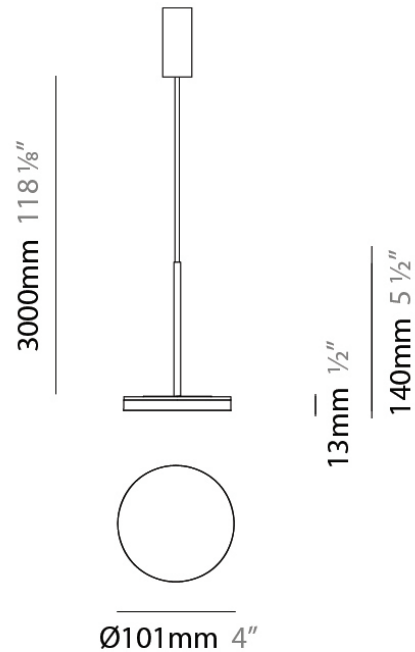

BELLA SUSPENSION

D81668-BRZ

PROJECT	
TYPE	
NOTES	
QUANTITY	
DATE	

GENERAL

Series: Bella
Brand: Panzeri
Division: Design
Mounting Type: Suspension
Mounting Location: Ceiling
Subcategory: Pendant

PHYSICAL

Diameter (mm): 101
Diameter (in): 4
Height (mm): 13
Height (in): 1/2
Max. Overall Height (mm): 3013
Max. Overall Height (in): 118 7/8
Light Distribution: Indirect
Weight (kg): 0.54501
Weight (lbs): 1.2
Diffuser: Opal - Acrylic
Fixture Material: Aluminum Die Cast

ELECTRICAL

Lamp Type: LED
Input Wattage (W): 6.5
Dimming: Non-Dimmable
Driver Included: Yes
Driver Location: Integrated
Driver Type: Constant Voltage - Universal
Driver Class: Class 2
Input Voltage (V): 120

LED

Color Temperature (°K): 2700
Max. Delivered Lumen (lm): 467
CRI: >80 CRI

OPTICAL

RATINGS AND CERTIFICATIONS

Certified By: CSA Certified to UL and CSA Standards
IP rating: IP40