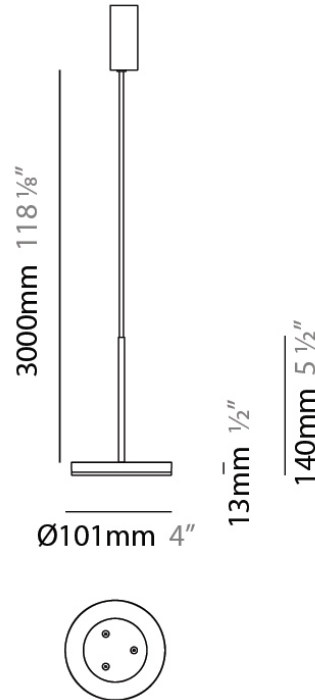

BELLA SUSPENSION

D81667R9-BRZ

PROJECT

TYPE

NOTES

QUANTITY

DATE

GENERAL

Series: Bella
Brand: Panzeri
Division: Design
Mounting Type: Suspension
Mounting Location: Ceiling
Subcategory: Pendant

PHYSICAL

Shape: Round
Diameter (mm): 101
Diameter (in): 4
Height (mm): 13
Height (in): 1/2
Max. Overall Height (mm): 3013
Max. Overall Height (in): 118 ⁵/₈
Light Distribution: Direct
Weight (kg): 0.54501
Weight (lbs): 1.2
Diffuser: Opal - Acrylic
Fixture Material: Aluminum Die Cast
Cable Details: 3000mm / 118 1/8" Cable

ELECTRICAL

Lamp Type: LED
Input Wattage (W): 6.5
Total Output Wattage (W): 4.5
Dimming: Non-Dimmable
Driver Included: Yes
Driver Location: Integrated
Driver Type: Constant Voltage - Universal
Driver Class: Class 2
Input Voltage (V): 120 - 277

LED

Color Temperature (°K): 2700
Max. Delivered Lumen (lm): 388
Nominal Lumen (lm): 460
CRI: >90 CRI
Lamp Life (hrs): 50000

OPTICAL

RATINGS AND CERTIFICATIONS

Certified By: CSA Certified to UL and CSA Standards
IP rating: IP40